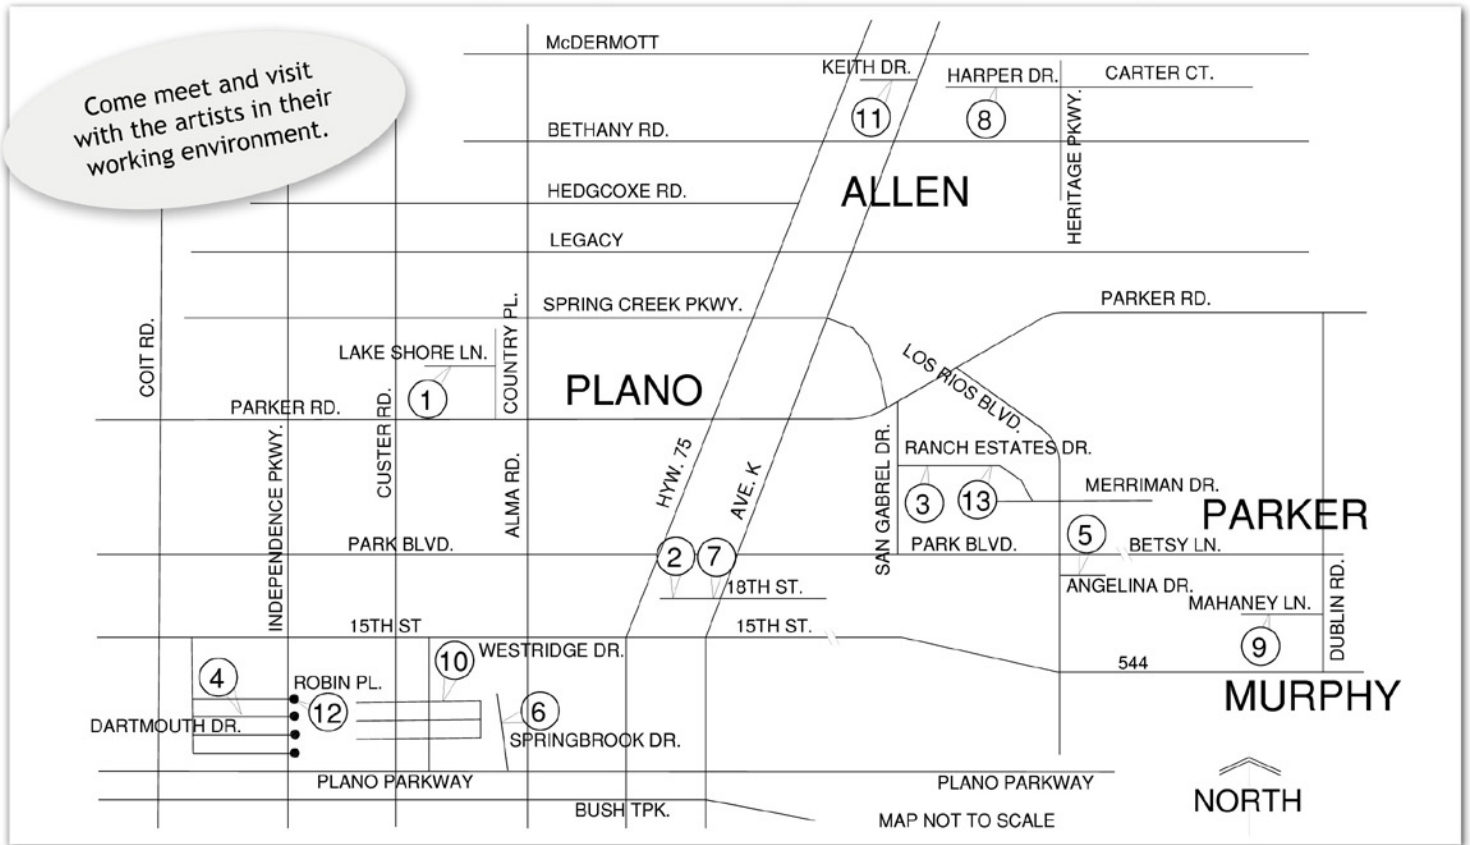

8th Annual Gallery VIII Artists & Friends Studio Tour

Saturday, November 5, 10 AM to 5 PM & Sunday, November 6, Noon to 5 PM

Gallery VIII artists and friends are opening their studios again this year. You are invited to see works in progress, demonstrations, and artwork for sale. Bring your family and friends and spend the day touring and reveling in ART!

1 Sue Alston

1613 Lake Shore Lane, Plano 75023
972-596-5459
suealston@verizon.net
Watercolors & Acrylics

2 ArtCentre of Plano

901 18th Street, Plano 75074
972-423-7809
www.artcentrefplano.org
An independent non-profit organization supporting education and the arts in and around Plano
Featuring artists Randy Baker & Mary Gray

3 Nel Dorn Byrd

3816 Ranch Estates Drive, Plano 75074
972-423-2489
dornbyrd@aol.com
www.neldornbyrd.com
Watercolors, Collages & Note Cards

4 Mary Anne Durnin

3000 Dartmouth, Plano 75075
972-596-5791
madurninart@verizon.net
maryannedurnin.wordpress.com
Watercolors, Acrylics, Fused Glass, Hand-Crafted Jewelry

5 Marian Hirsch

4300 Angelina Drive, Plano 75074
972-422-2163
marianhirsch@live.com
www.marianhirsch.com
Landscapes in Pastel, Oil & Gouache

6 Joan Ellet Hogge

1011 Springbrook Drive, Plano 75075
972-424-5740 (H) 214-663-8818(C)
joanhoggepaints@tx.rr.com
www.joanhoggeart.com
Watercolors, Collages, Note Cards, Children's Book: *The Butterfly's Gift*, *Butterfly Mobiles*, *Weavings & Prints*

with Tony Delia, The Butterfly Guy

Live Chrysalises and Butterflies for sale
Call for appearance times

7 Holman Pottery

914 18th Street, Plano 75074
972-424-9982
info@holmanpottery.com
www.holmanpottery.com
Handmade Pottery & Artwork

8 Priscilla Krejci

4 Harper Drive, Allen 75002
972-359-0262
pkrejci@tx.rr.com
www.priscillakrejci.com
Watercolors, Acrylics & Note Cards

9 C. B. "Buck" Mahaney

4907 Mahaney Lane, Parker 75094
214-460-2446
buckmahaney@aol.com
Bronze Sculptures

10 Marianne Reeves

1604 Westridge Drive, Plano 75075
972-423-5152
reevesart@yahoo.com
Watercolors, Acrylics & Collages

with Nita Parker

nitaparker65@gmail.com
Contemporary Jewelry made with Mixed Metals, Stones & Found Objects

11 Marie Renfro

606 Keith Drive, Allen 75002
972-727-5426
mrenfroart@aol.com
Acrylic Collages & Monotypes

with Reed Hoover

twohoovers@sbcglobal.net
Metal Sculpture & Jewelry

12 Bill Wadley

2801 Robin Place, Plano 75075
972-596-9583
wladley@verizon.net
Watercolors

13 Karen Newman White

3911 Ranch Estate Drive, Plano 75074
972-424-9786
kawhite3@verizon.net
www.just-art.org
Printmaking, Mixed Media, Note Cards & Children's Nature Book

**Look for YELLOW
Artist Studio Tour Signs**

❖❖ Door Prizes ❖❖ Each artist will donate an original work of art. Drawings will be held at the end of tour.